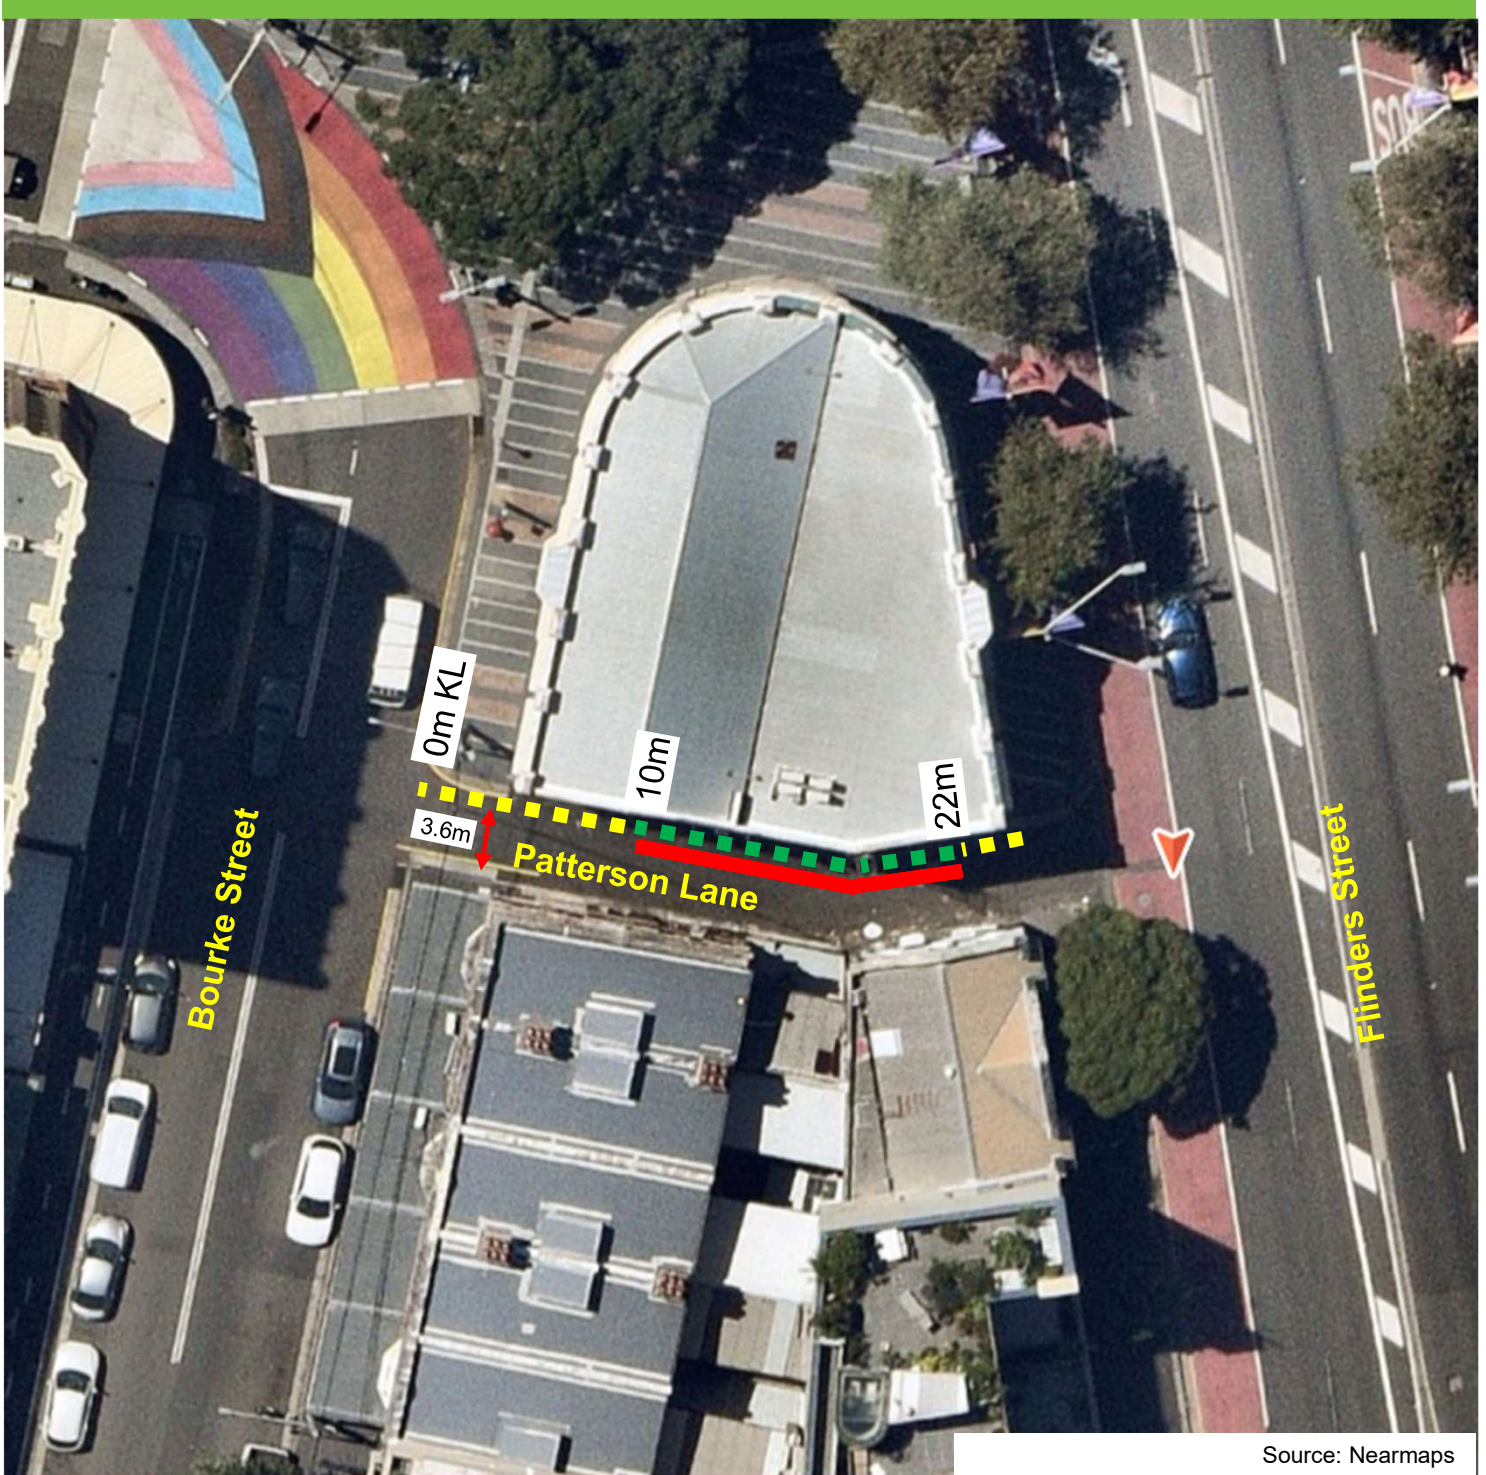

Patterson Lane, Surry Hills Proposed parking changes

Existing

■ ■ ■ "No Stopping"

■ ■ ■ "1P 8am-10pm Mon-Sat, Permit Holders Excepted Area 18"

Proposed

■ ■ ■ "No Parking"